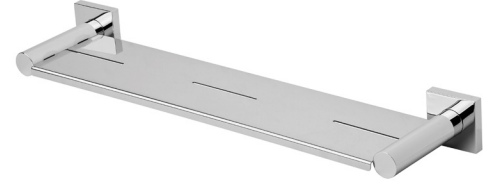

### METAL SHELF SQUARE PLATE

PRODUCT CODE: RS886 CHR  
 FINISH: CHROME  
 WELS: N/A